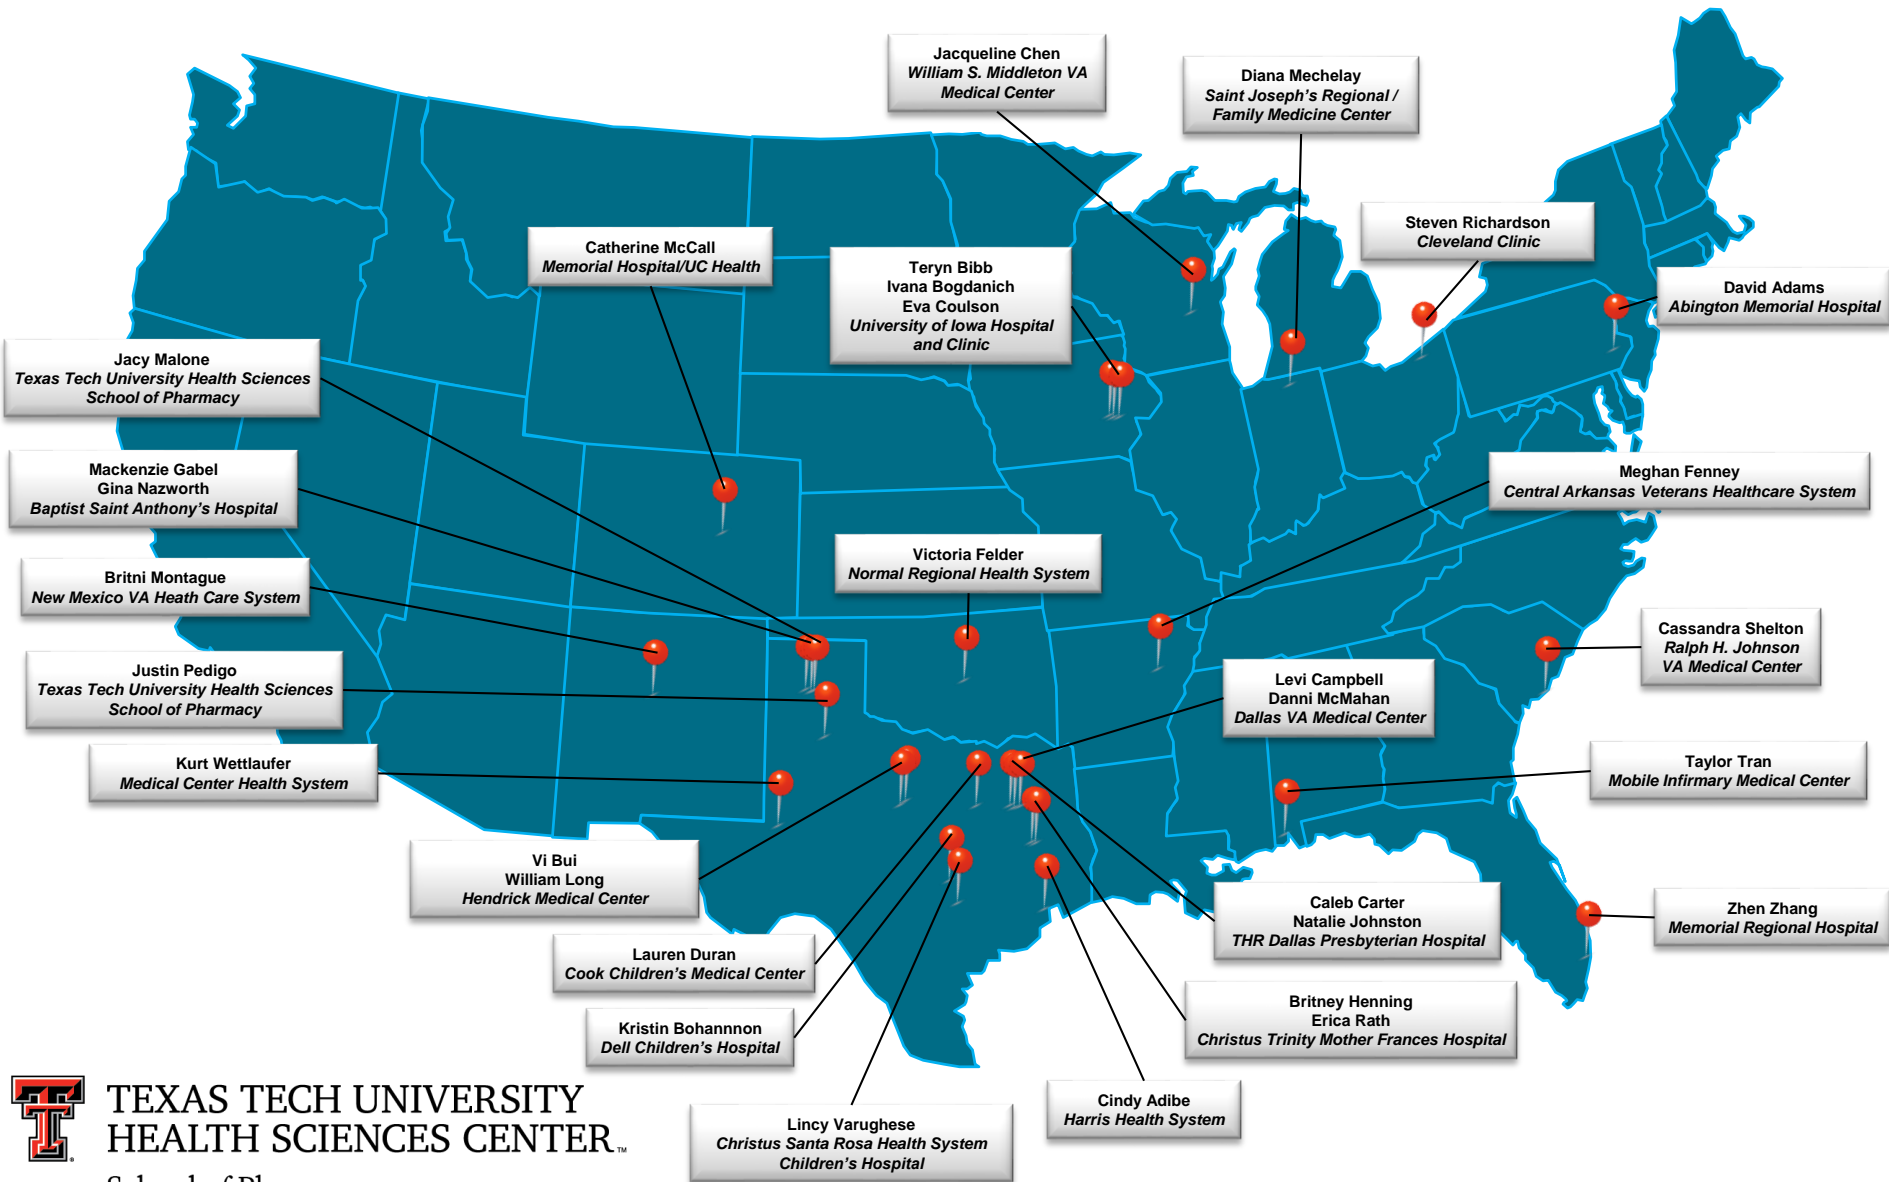

Class of 2016 Residency Match Results

TEXAS TECH UNIVERSITY
HEALTH SCIENCES CENTER™

School of Pharmacy