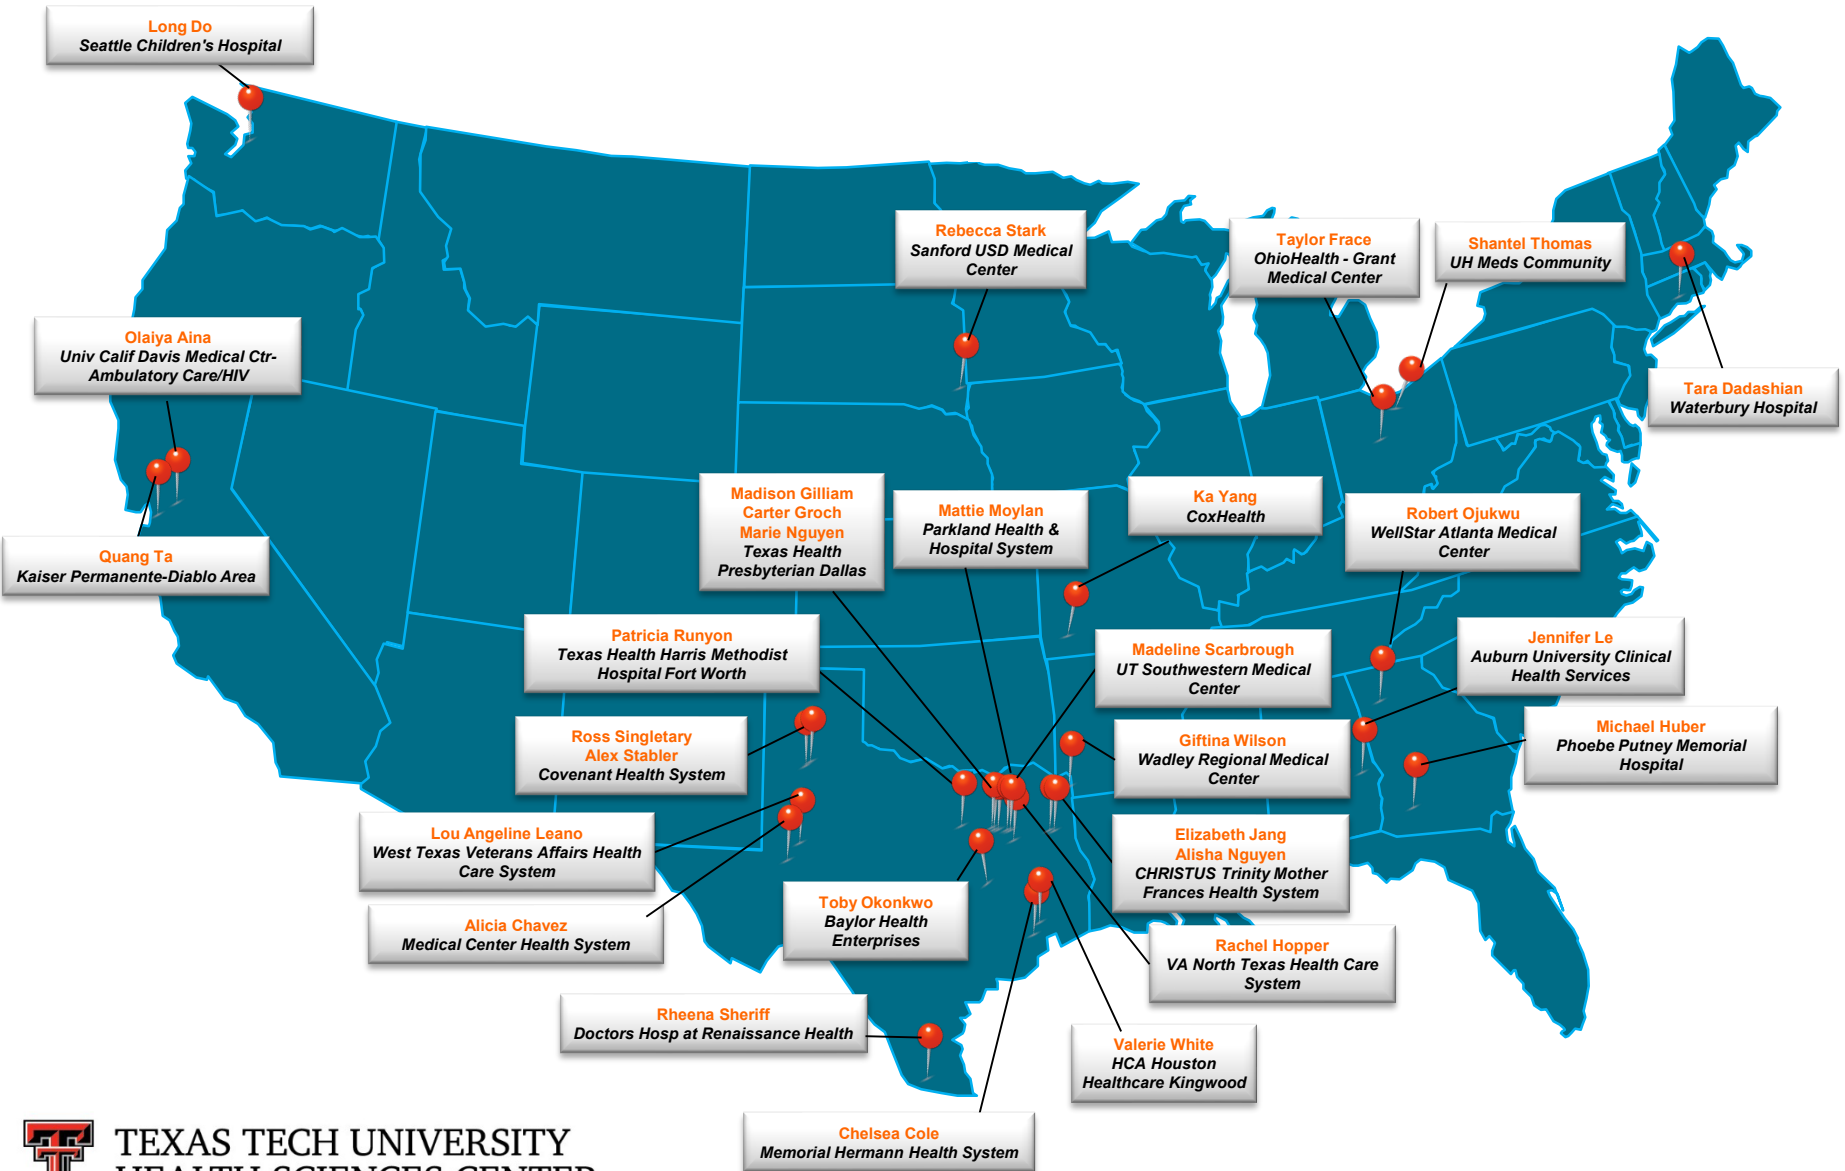

# Class of 2022 Residency Match Results

TEXAS TECH UNIVERSITY  
HEALTH SCIENCES CENTER.

Jerry H. Hodge School of Pharmacy