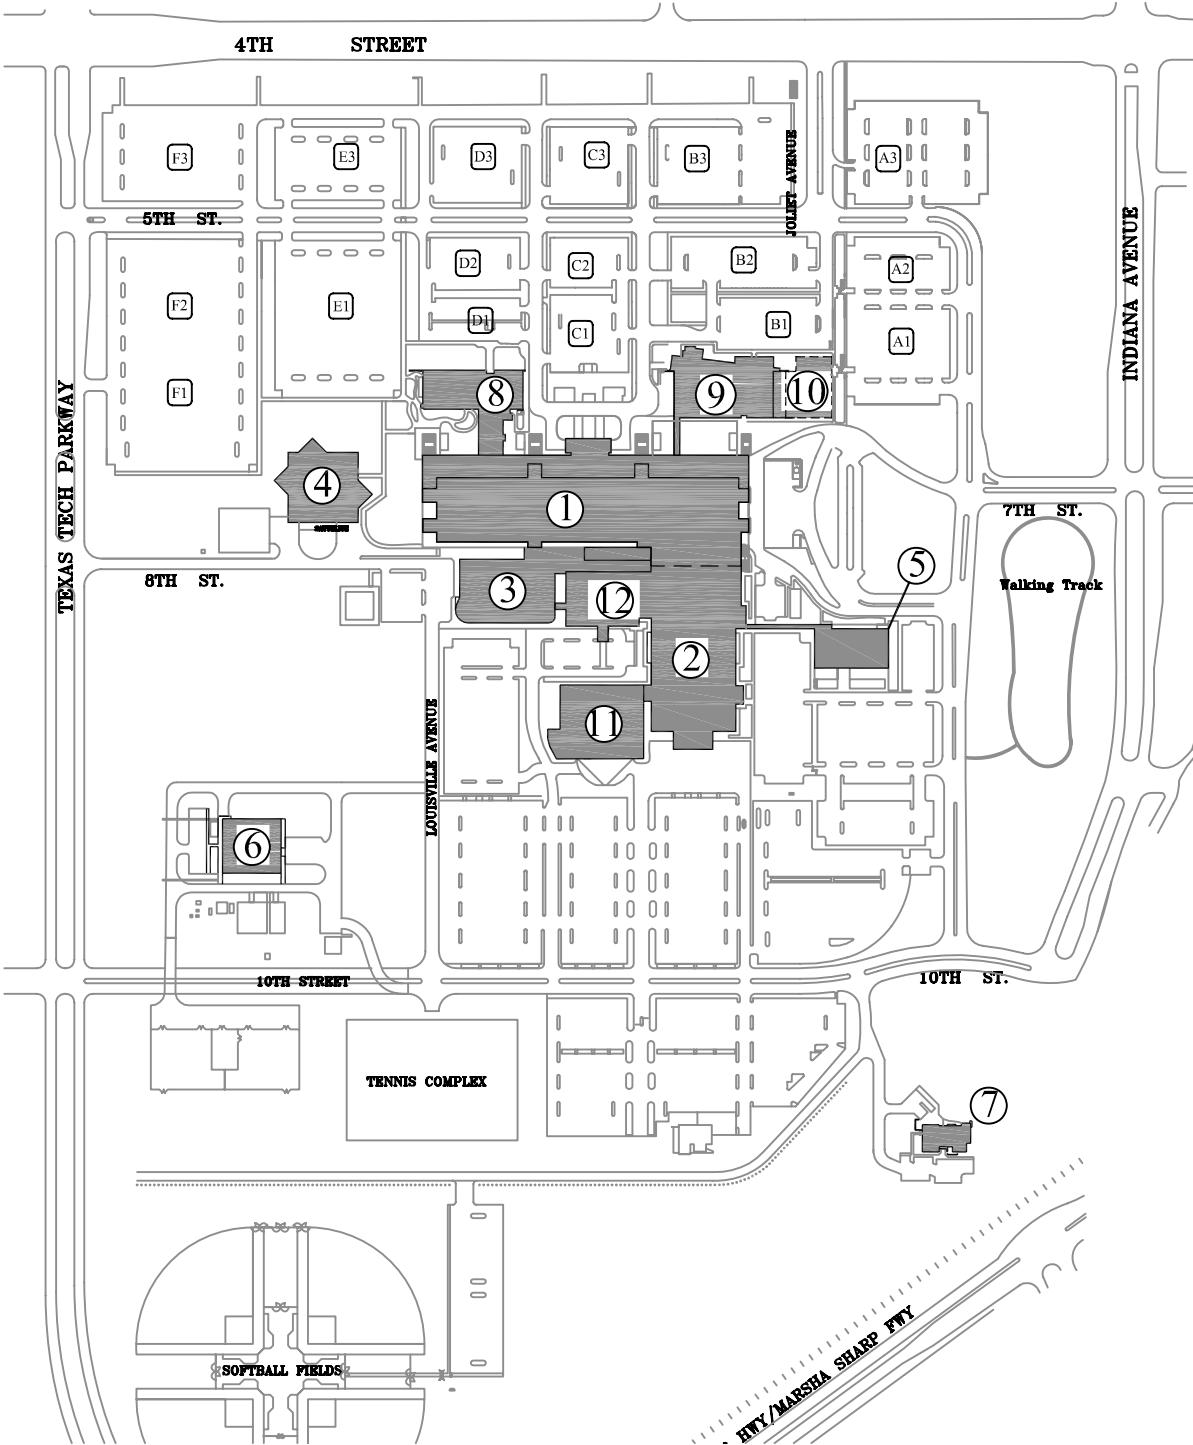

Texas Tech University Health Sciences Center- Lubbock

NOT TO SCALE 

1. Health Sciences Center
2. University Medical Center (UMC)
3. UMC Emergency Room
4. Preston Smith Library
5. UMC Medical Office Plaza
6. Central Heating and Cooling Plant #2
7. Ronald McDonald House
8. Academic Classroom Building
9. Texas Tech Physicians Medical Pavilion
10. Messer/Racz International Pain Center (Under Construction)
11. UMC - Southwest Cancer Center
12. UMC - McInturff Conference Center and Outpatient Clinic

Texas Tech Medical Center Southwest - Lubbock

NOT TO SCALE 

- 1. Forensic Sciences Institute
- 2. Averitt Building - International Pain Institute
- 3. Medical Office Building
- 4. Fast Track Center (Orthopaedics & Rehab. Specialists)